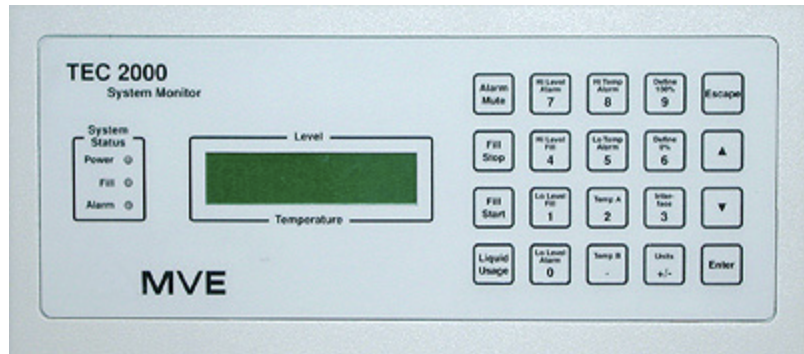

TEC3000 Faceplate

The TEC2000 Lakeshore controller powered with A/C voltage was manufactured with blue panels. The TEC2000 Micro-dynamics that is powered with A/C to D/C power supply had the white and green panels.