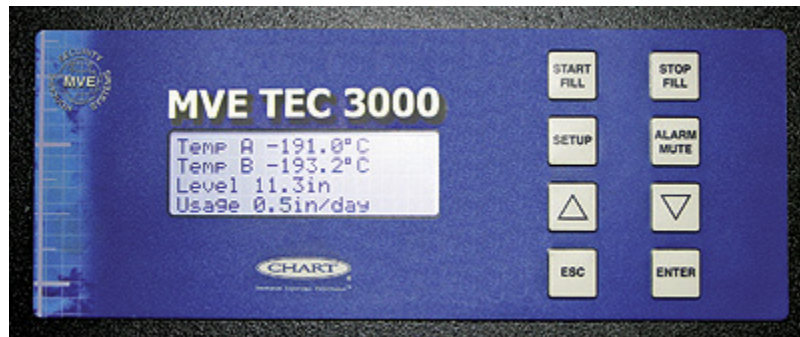

TEC3000 Faceplate

The TEC2000 Lakeshore controller powered with A/C voltage was manufactured with blue panels. The TEC2000 Micro-dynamics that is powered with A/C to D/C power supply had the white and green panels.