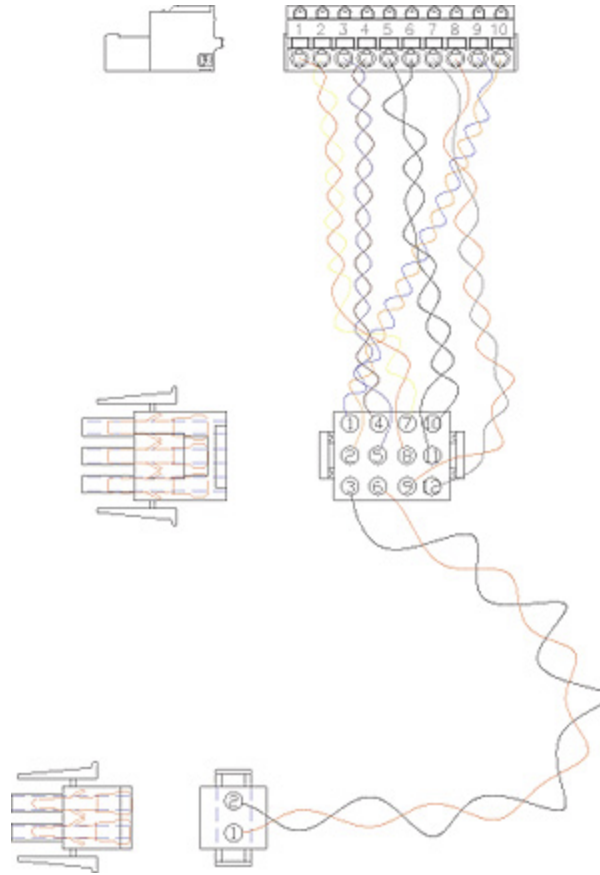

TEC3000 Faceplate

The TEC2000 Lakeshore controller powered with A/C voltage was manufactured with blue panels. The TEC2000 Micro-dynamics that is powered with A/C to D/C power supply had the white and green panels.

TEC2000 Faceplate

TEC2000 Faceplate

Depending on which upgrade kit is ordered, upgrade kits may include a fill solenoid valve, a purge valve, and temperature probes. All freezer series are provided a plug-n-play wire harness assembly.