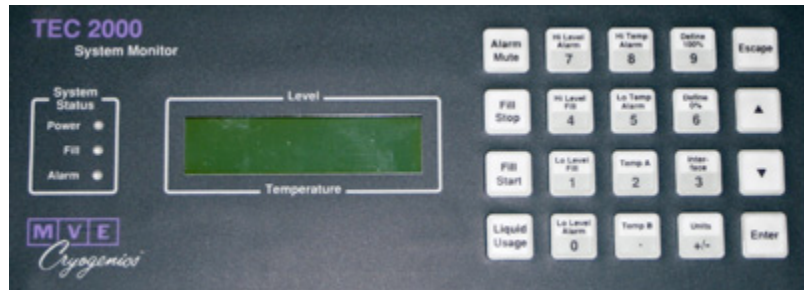

TEC2000 Faceplate

Depending on which upgrade kit is ordered, upgrade kits may include a fill solenoid valve, a purge valve, and temperature probes. All freezer series are provided a plug-n-play wire harness assembly.