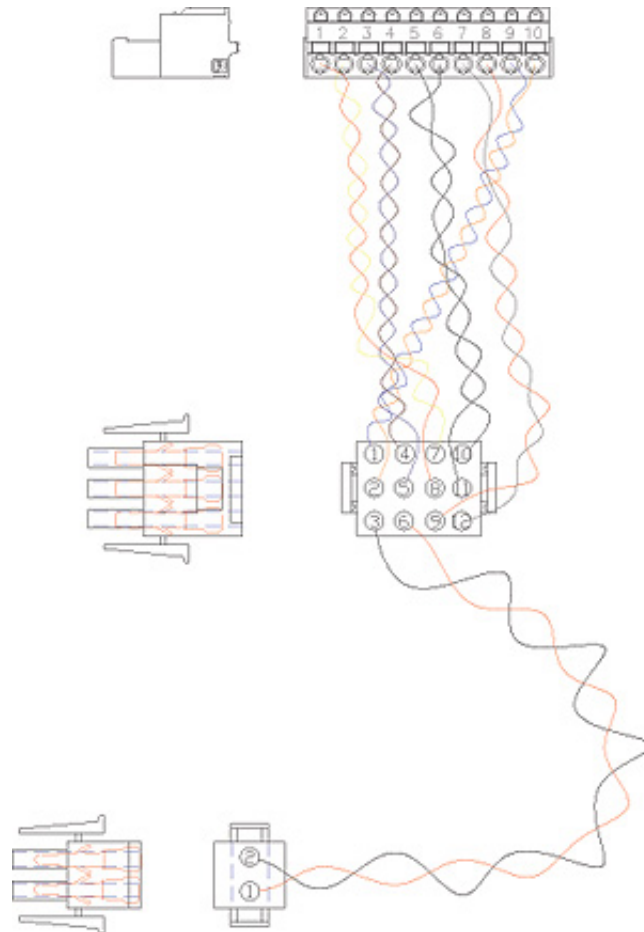

Join Our List

[Join Our Mailing List!](#)

September, 2011

PRODUCT INFORMATION

New MVE Liquid Nitrogen Measuring Tool

The new liquid level measuring tool is 47". This length allows the measuring tool to be used to measure the level of liquid nitrogen present in both liquid phase storage and large HE freezers.

Figure 1 -- Measuring Stick

Cabinet Only TEC2000 to TEC3000 Upgrade

When ordering TEC2000 to TEC3000 Cabinet upgrade kits, please specify if the freezer is equipped with gas bypass and battery backup. Freezers can be field-upgraded and the serial number will not reflect these add-on enhancements. MVE Cabinet freezers, specifically the micro dynamics versions (DC Powered Solenoids), may need two additional plug adaptors (P/N 13319571S). As always, providing the serial number will ensure the correct upgrade kit is ordered.

Figure 2 -- TEC Upgrade Wiring

Retrofit Secondary Solenoid Valve Kit

HE/Eterne and MVE Series freezers equipped with one fill solenoid can be retrofitted to the dual fill solenoid system using P/N 11062215 for all freezers. The kit contains one fill solenoid, 2-1/2" standard pipe nipple, and a 1-7/16" hex nipple. Some minor alterations or modifications may be necessary to the existing plumbing in order to successfully install the kit. For more information, please contact [technical support](#).

Tee Valve Assembly

Chart sells a tee valve assembly complete with a relief valve which enables multiple connections of supply tanks and/or freezers.

Figure 4 -- Tee Valve

Upcoming Events

Tradeshows

We will also be present at the following tradeshows, so feel free to stop by our booth. Please click the title of each tradeshow to be directed to the show site.