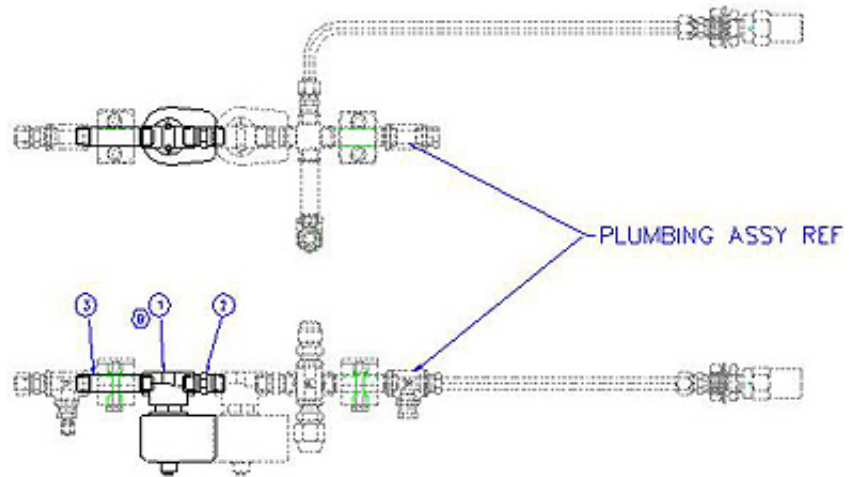

Figure 2 -- TEC Upgrade Wiring

Retrofit Secondary Solenoid Valve Kit

HE/Eterne and MVE Series freezers equipped with one fill solenoid can be retrofitted to the dual fill solenoid system using P/N 11062215 for all freezers. The kit contains one fill solenoid, 2-1/2" standard pipe nipple, and a 1-7/16" hex nipple. Some minor alterations or modifications may be necessary to the existing plumbing in order to successfully install the kit. For more information, please contact [technical support](#).

Tee Valve Assembly

Chart sells a tee valve assembly complete with a relief valve which enables multiple connections of supply tanks and/or freezers.

Figure 4 -- Tee Valve

Upcoming Events

Tradeshows

We will also be present at the following tradeshows, so feel free to stop by our booth. Please click the title of each tradeshow to be directed to the show site.